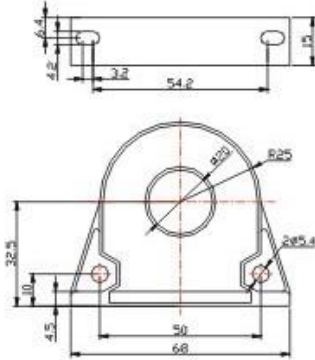

附件選配

Accessory Part for Option

電流互感器 Current Transformer	
型號 Model	CT103-2120A

Primary Current(Arms)	10	20	100	150	200
Secondary Output Voltage for 100ohm Load	0.4	0.8	4.0	6.0	8.0